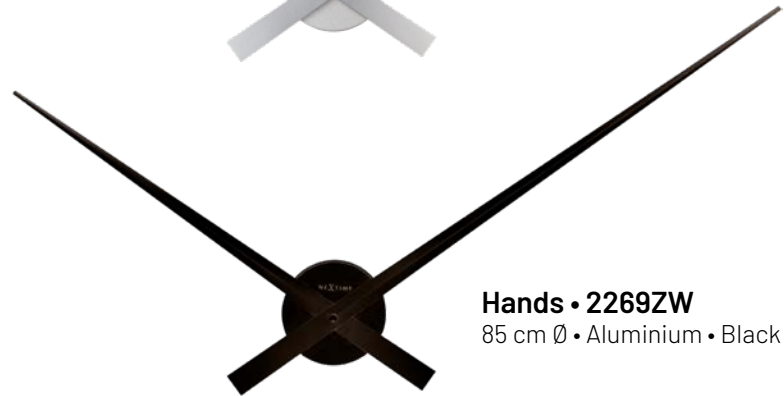

Hands • 2269ZI
85 cm Ø • Aluminium • Silver

Hands • 2269ZW
85 cm Ø • Aluminium • Black