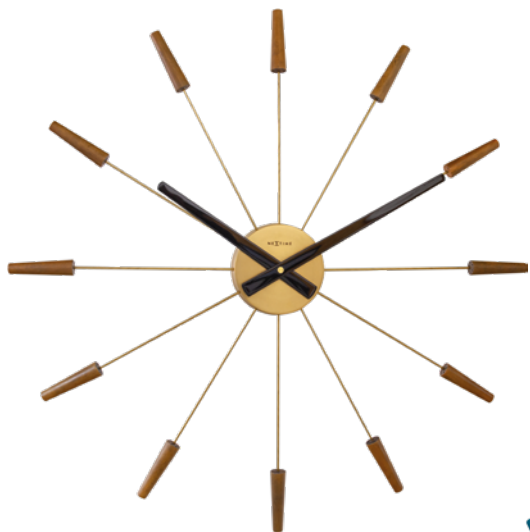

Plug-Inn • 2610BR
58 cm Ø • Metal • Walnut