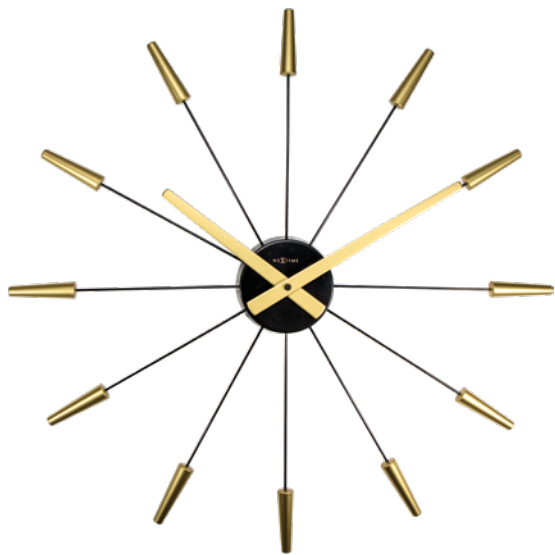

Plug-Inn • 2610G0

Designer: Frits Vink
58 cm Ø • Metal • Gold / Black