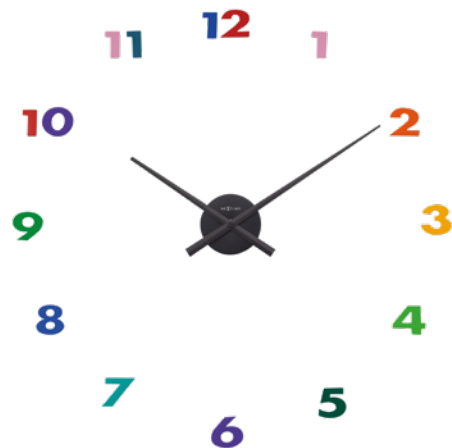

Essential Gold • 3252GN

34 cm Ø • Metal
Forest Green

Essential Gold • 3252FM

34 cm Ø • Metal
Fruity Mandarin

Small Hands • 3074DI

48 cm • Aluminium • Multicolor
Includes multicolor foam numbers and a tool to determine where to place the numbers on the wall.