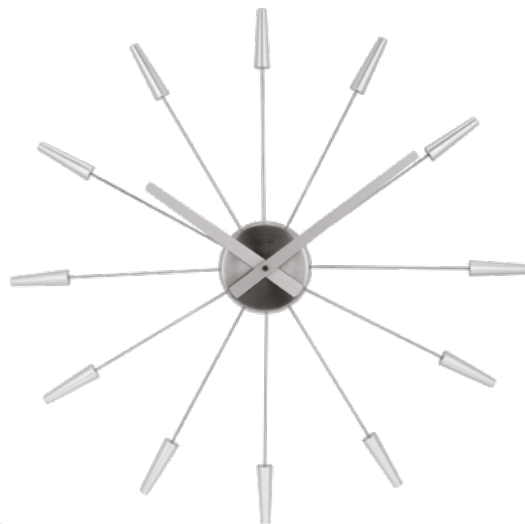

Plu-Inn • 2610ZI
Designer: Frits Vink
58 cm Ø • Metal • Silver