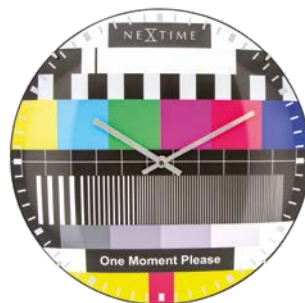

Testpage Dome • 3162
Designer: Frits Vink
35 cm Ø • Dome • Glass • Multi-colour

Basic Dome • 3157ZW
35 cm Ø • Dome • Glass • Black

Designer

A statement about your special personality!

Plexi

NeXtime's Plexi (40cm) silent wall clock offers an unconventional shape and a playful look with its acrylic stripes and a brushed aluminium dial. It is inspired by randomly stacked up rulers on our childhood work desk. It comes in multi colour combinations.