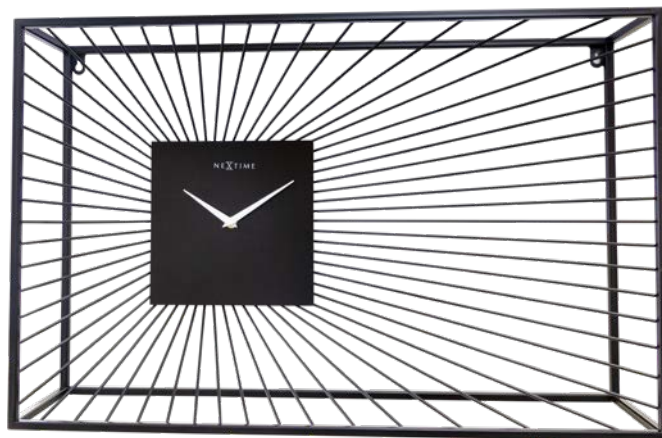

Plexi • 3285ZW
40 cm Ø • Acrylic/Metal • Black

Plexi • 3285DI
40 cm Ø • Acrylic/Metal • Multicolor

Vasco

Combination of architecture and timepiece to make your wall clock a centrepiece in your home.

Vasco • 3301ZW

70 x 45 x 15 cm • Metal • Black

Vasco Square • 3303ZW

45 x 45 x 15 cm • Metal • Black

Plug-Inn

Plug-Inn is our all time best-seller design. The combination of the plugs, metal case and spokes makes it a beautiful collectible item. Designed by Frits Vink, the 58cm silent wall clocks come in different chic colours. You will certainly find one that fits your interior!

Float

NeXtime's Float (40cm) is a silent wall clock that uses glass as the primary material. It floats effortlessly on the wall with a curved frosted glass set behind a black glossy dial and golden hands, creating a contrast between the soft and hard, and the solid and opaque.