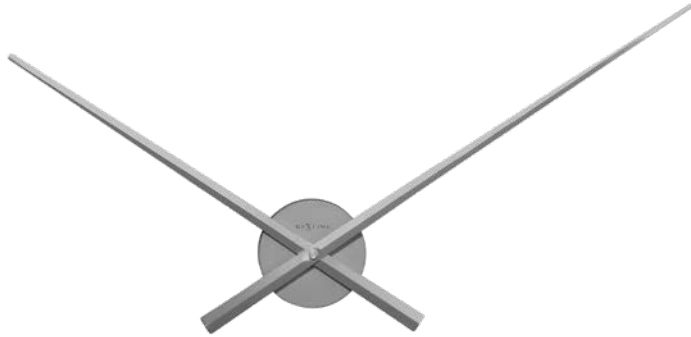

Hands • 3118ZI

70 cm Ø • Aluminium • Silver